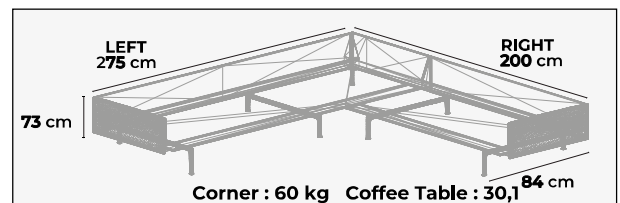

DIMENSIONS