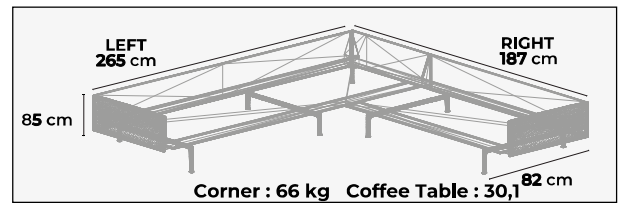

DIMENSIONS